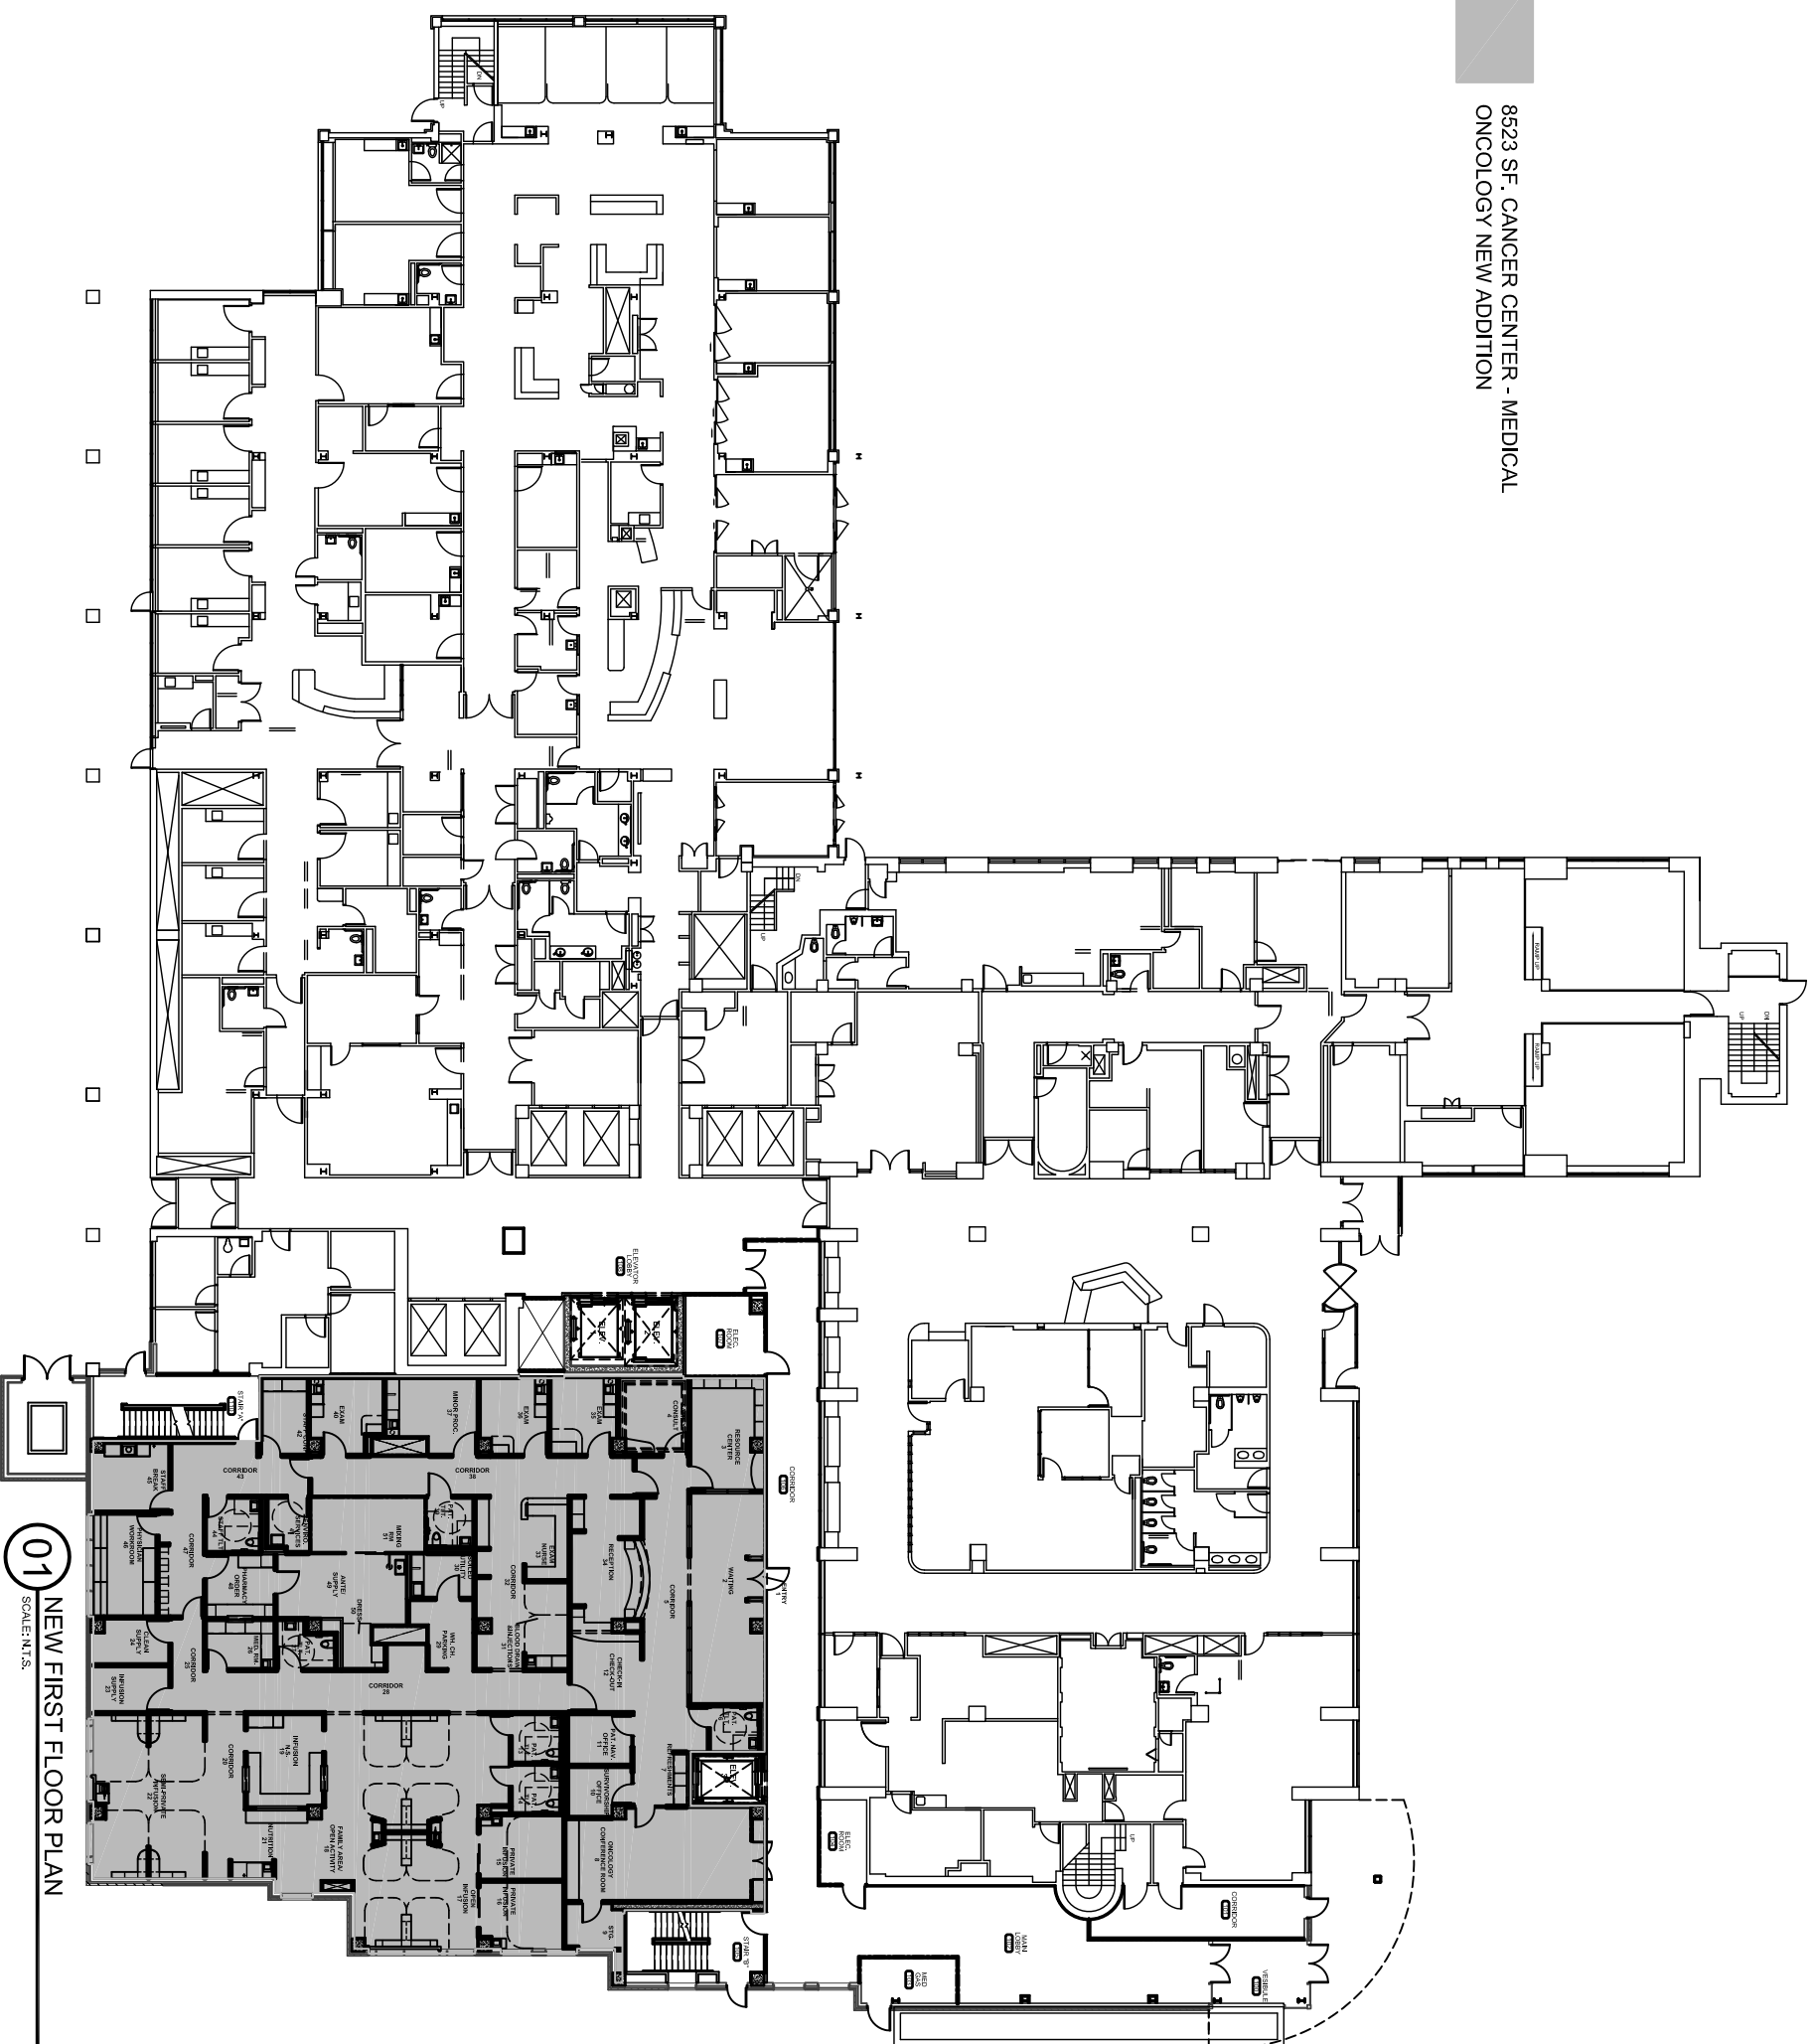

8523 SF. CANCER CENTER - MEDICAL
ONCOLOGY NEW ADDITION

01 NEW FIRST FLOOR PLAN
SCALE: N.T.S.

LAWRENCE HOSPITAL CENTER
CANCER CENTER & OPERATING ROOM RELOCATION

03-30-2011